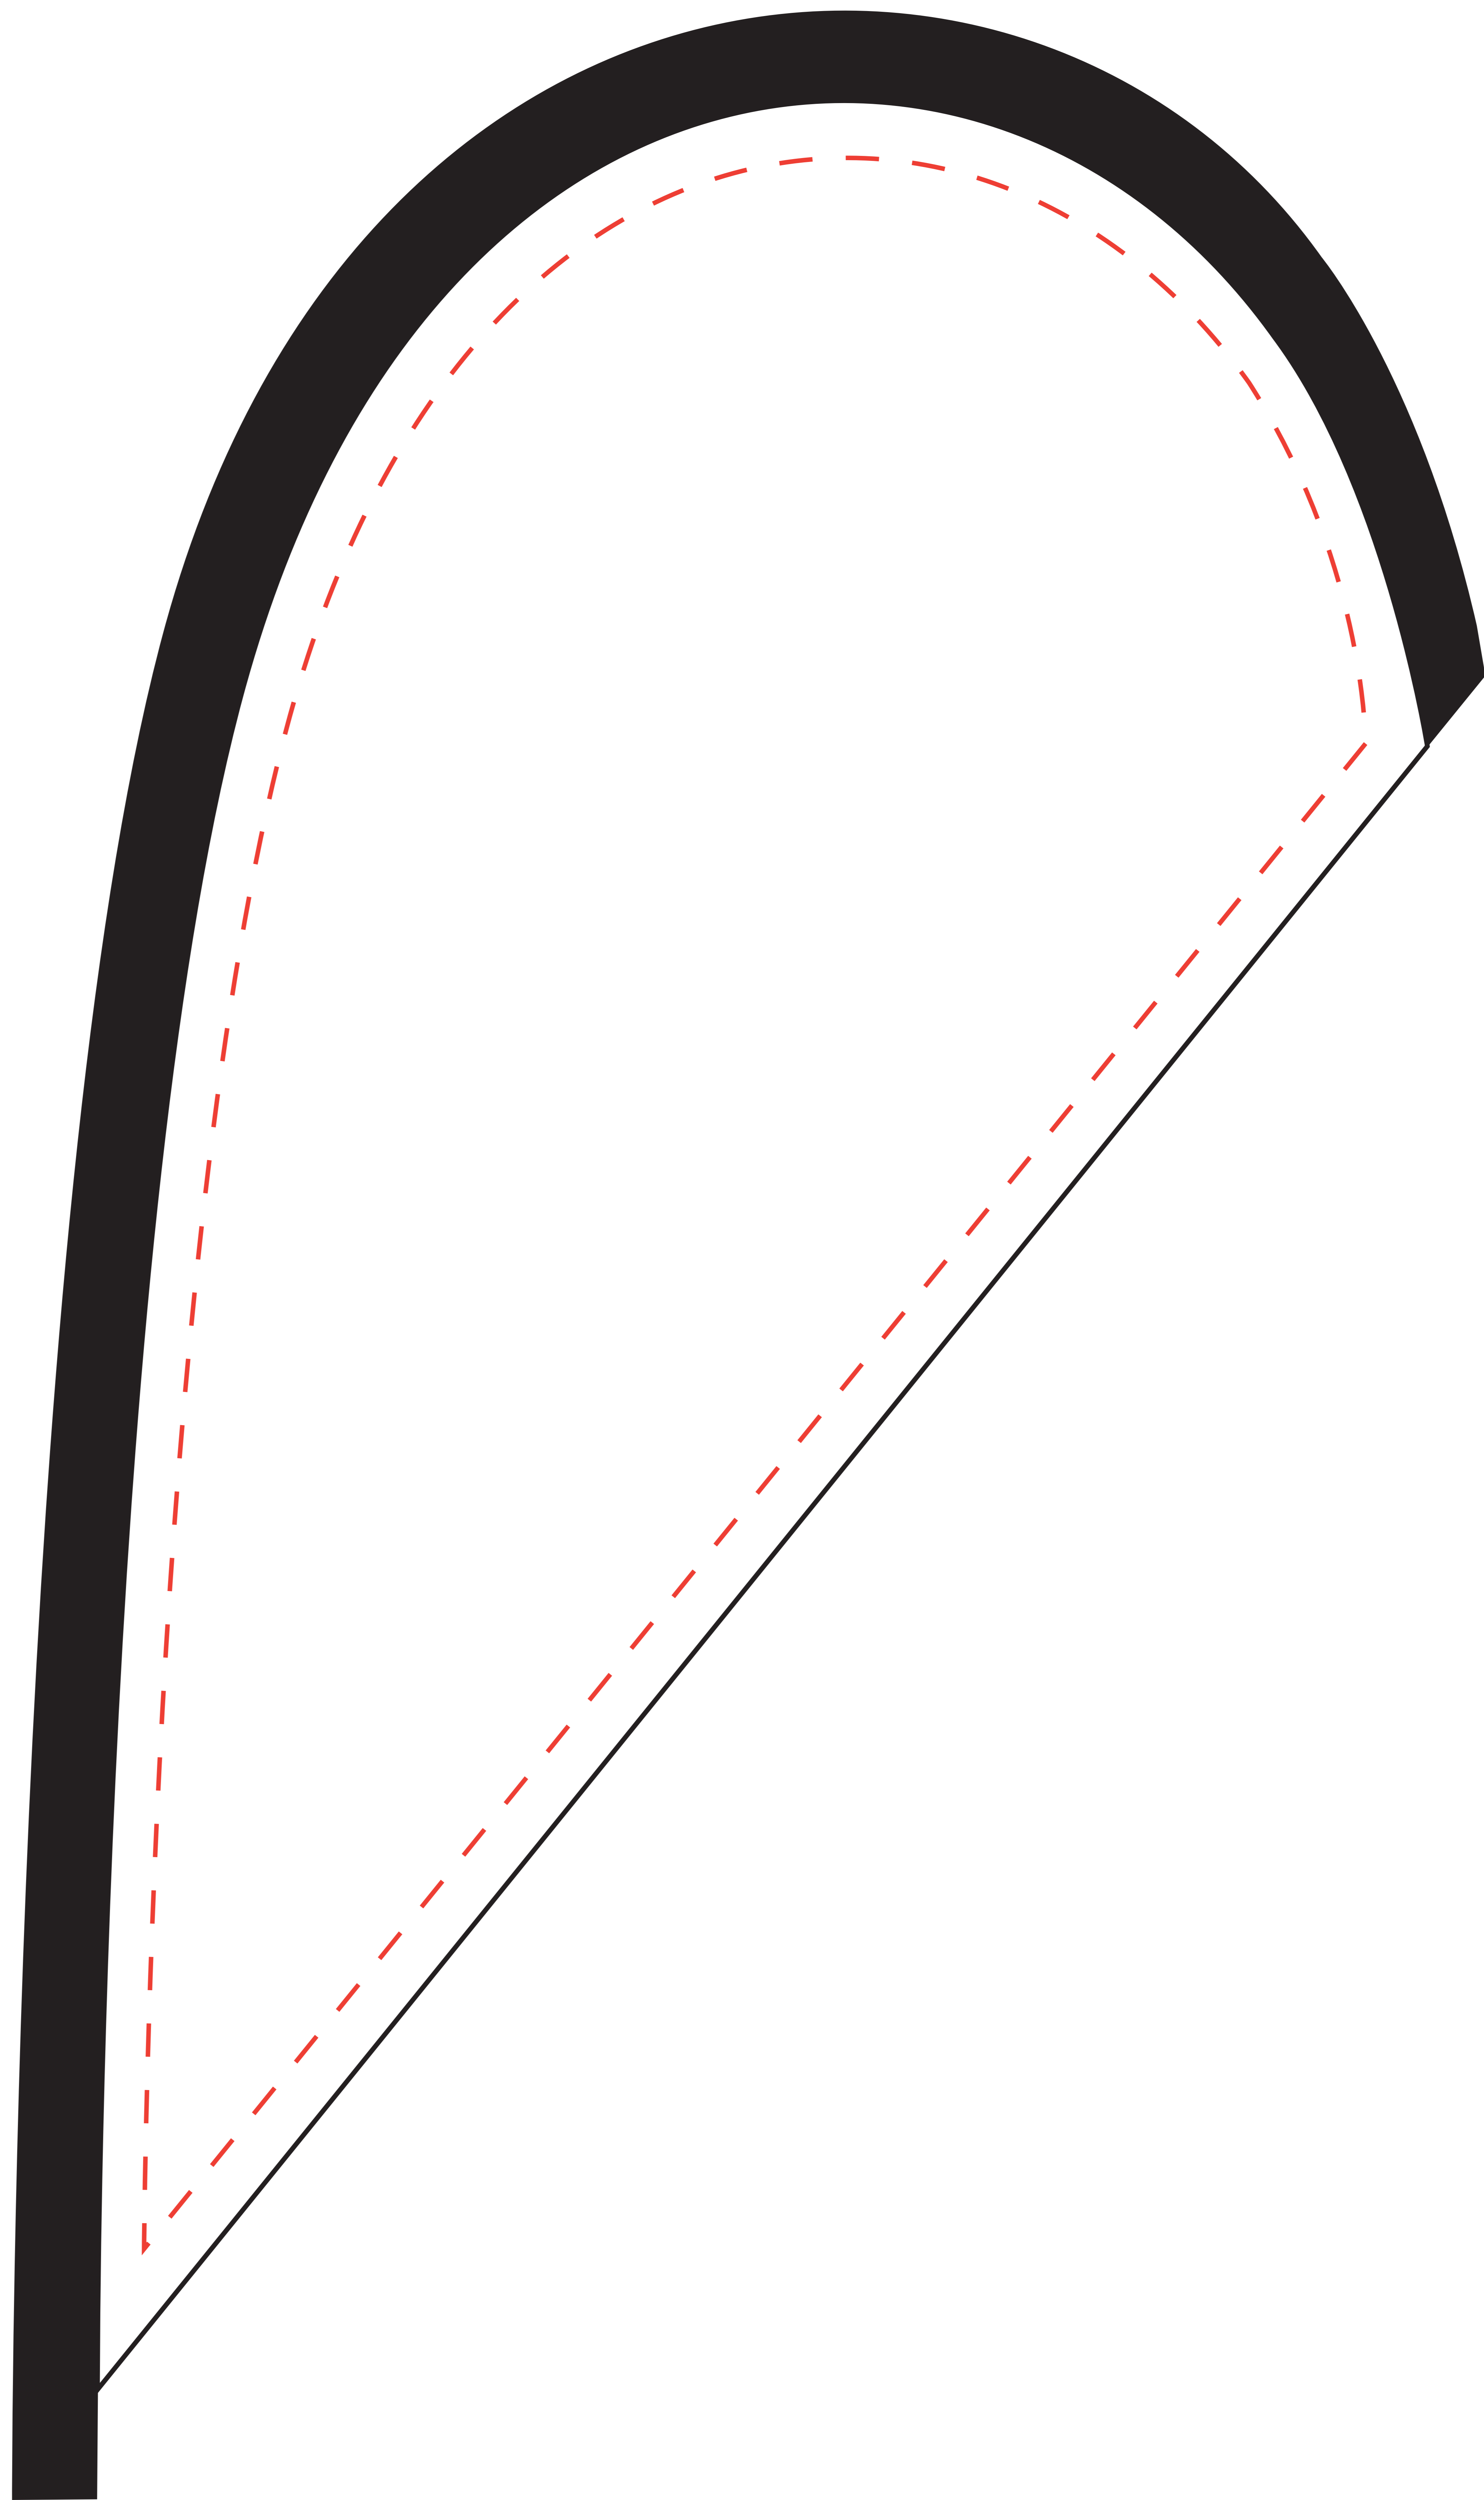

Single Sided 4ft. Teardrop Banner

Graphic Size: 19" x 33"

No bleed, crop to Main Outline.

Leave black Pole Sleeves as is.

--- Keep important elements within the red dotted line.